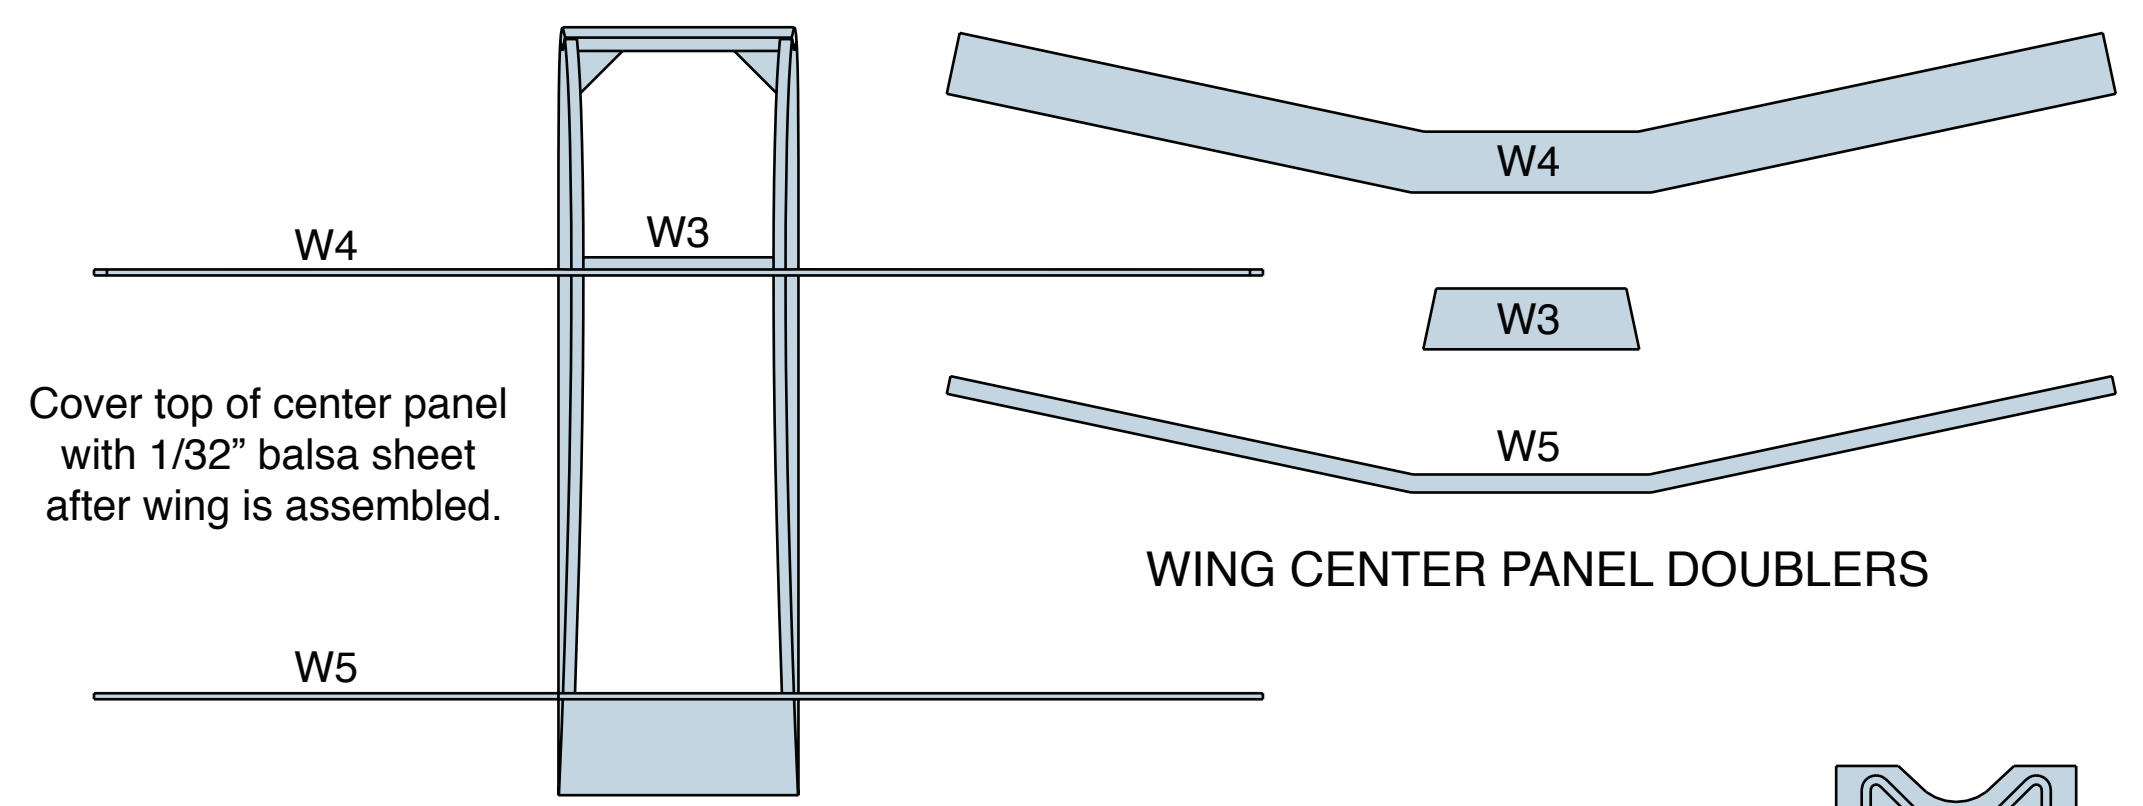

LEFT WING PLAN VIEW

WING CENTER PANEL PLAN VIEW

RIGHT WING PLAN VIEW

WING RIBS

LANDING GEAR

PROPELLER SHAFT

NOSE BLOCK

FUSELAGE SIDE ELEVATION

FUSELAGE PLAN VIEW

VERTICAL STABILIZER PLAN VIEW

FUSELAGE FRAMES

HORIZONTAL STABILIZER PLAN VIEW