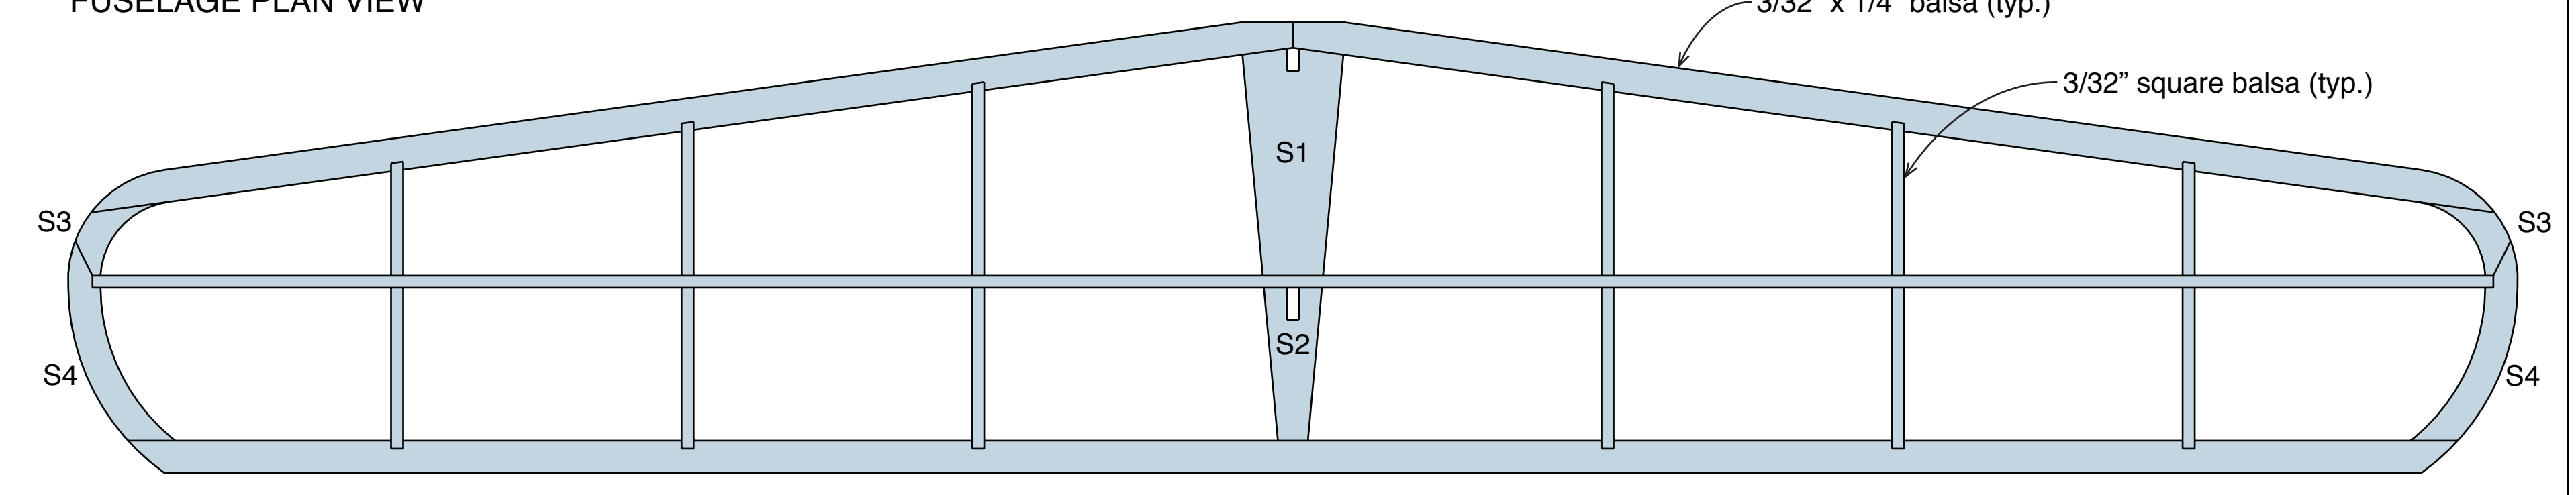

LEFT WING PLAN VIEW

WING CENTER PANEL PLAN VIEW

RIGHT WING PLAN VIEW

WING RIBS

LANDING GEAR

PROPELLER SHAFT

NOSE BLOCK

FUSELAGE SIDE ELEVATION

FUSELAGE PLAN VIEW

VERTICAL STABILIZER PLAN VIEW

FUSELAGE FRAMES

HORIZONTAL STABILIZER PLAN VIEW