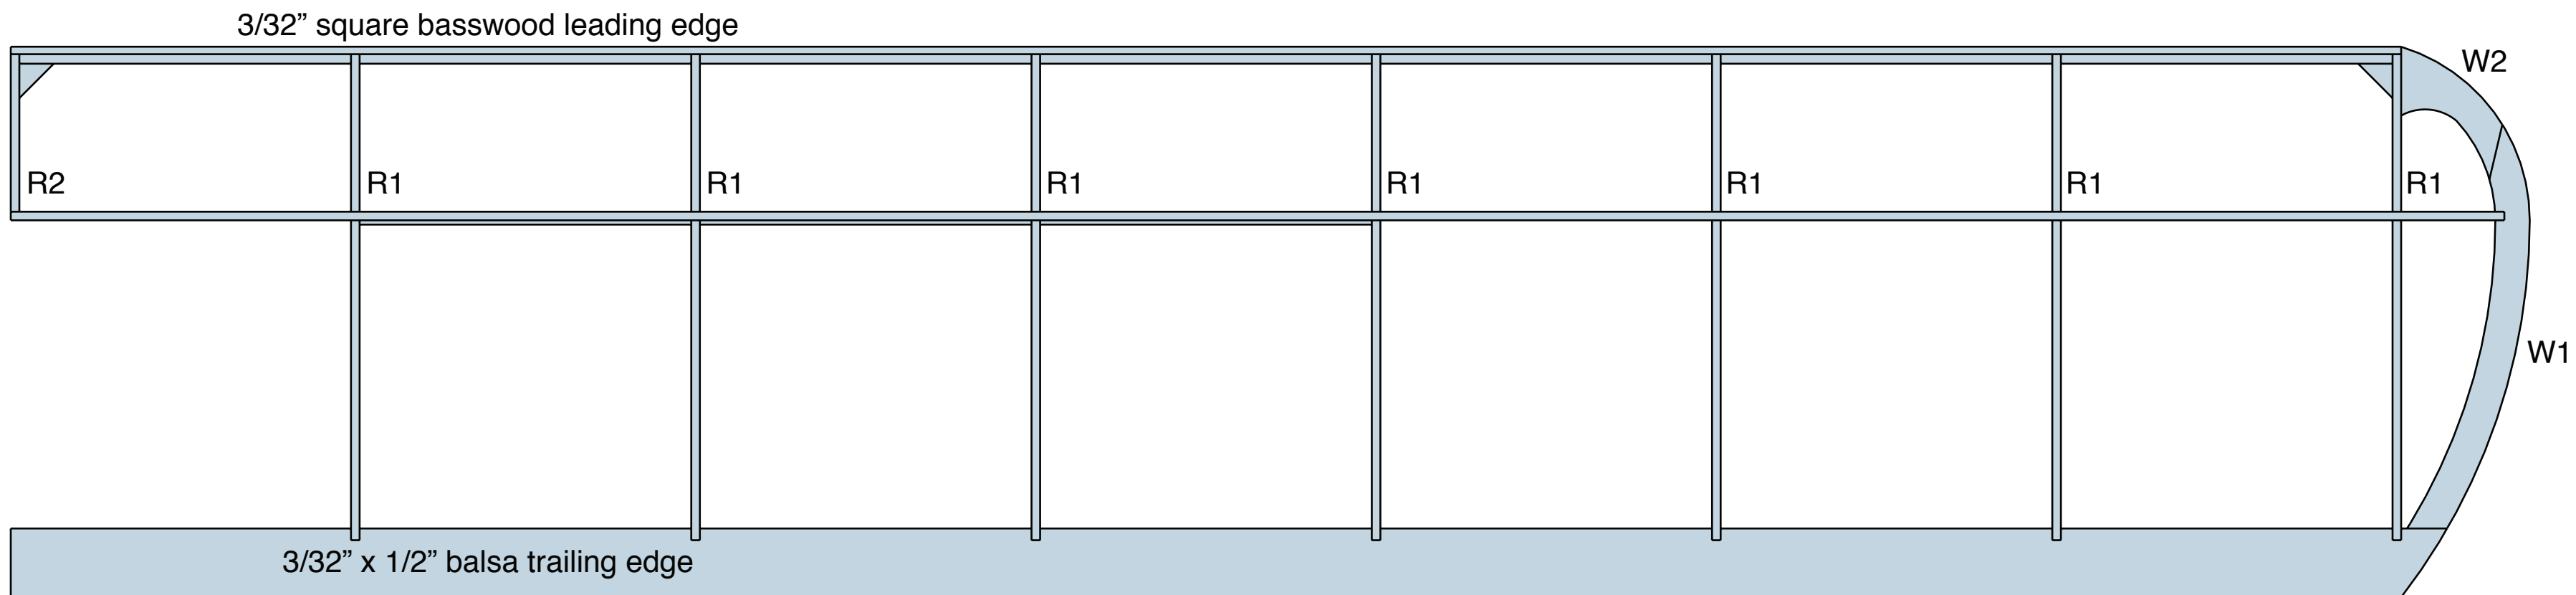

LEFT WING PLAN VIEW

WING CENTER PANEL PLAN VIEW

RIGHT WING PLAN VIEW

WING RIBS

LANDING GEAR

PROPELLER SHAFT

NOSE BLOCK

FUSELAGE SIDE ELEVATION

FUSELAGE PLAN VIEW

VERTICAL STABILIZER PLAN VIEW

FUSELAGE FRAMES

HORIZONTAL STABILIZER PLAN VIEW